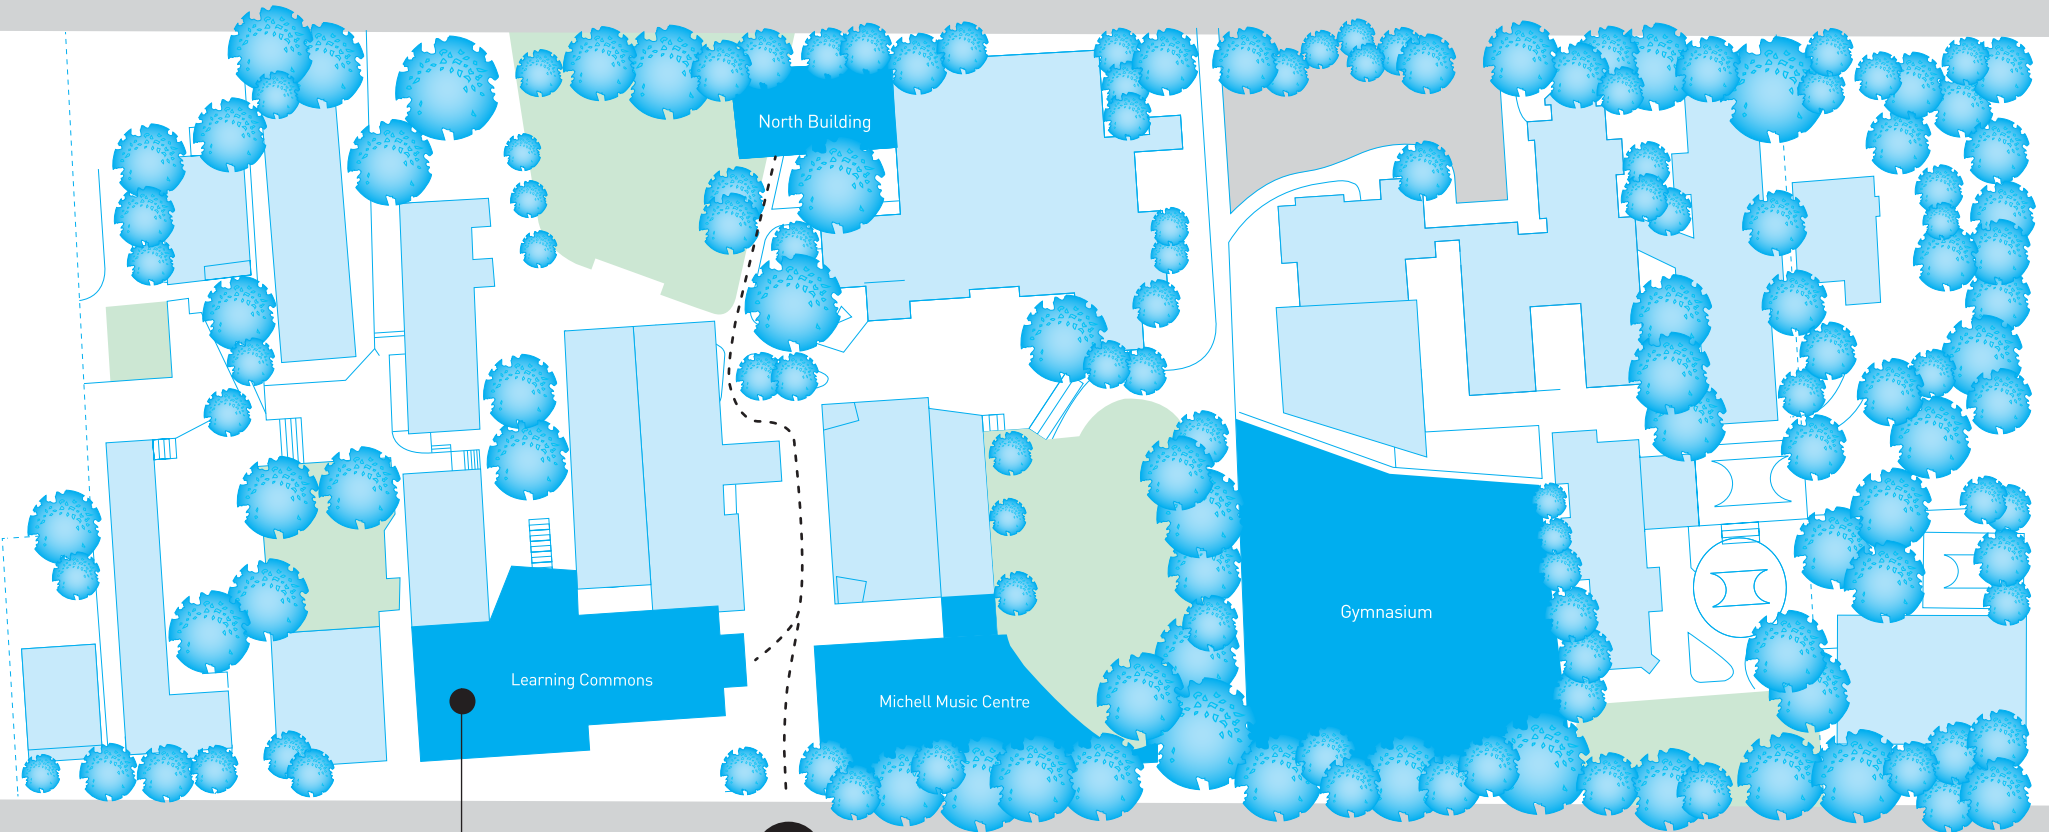

Northcote Terrace

Hawkers Road

Gate 30
MAIN ENTRANCE 

Please park on
Hawkers Road or
surrounding streets

Level 3 - Chrysalis